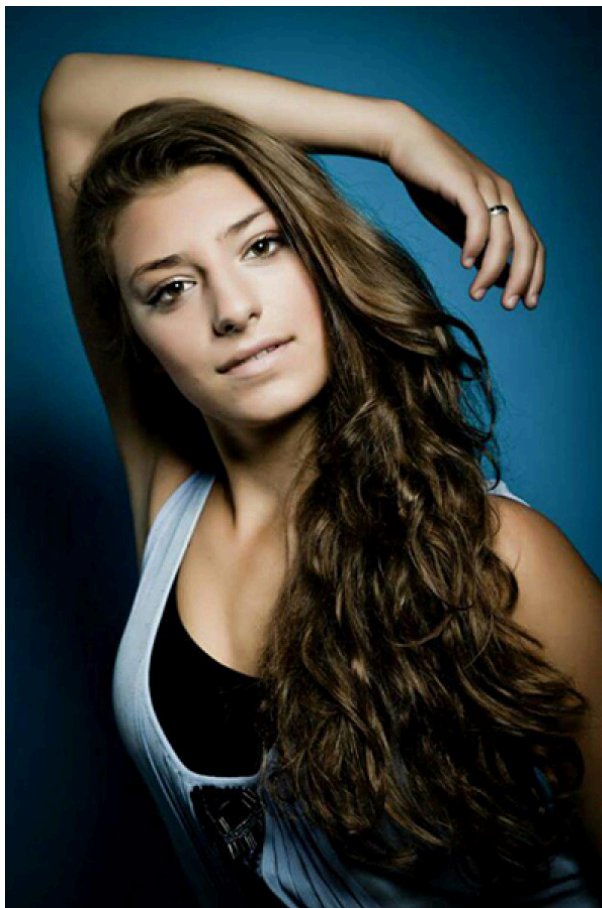

SIMONE

## VIEW SIMONE ON OUR WEBSITE

HEIGHT	169 CM
AGE	31
HAIR	BROWN
EYE	BROWN
SHOE	38
CONFECTION	WOMEN 38
IMAGE UPDATED	11/05/2016