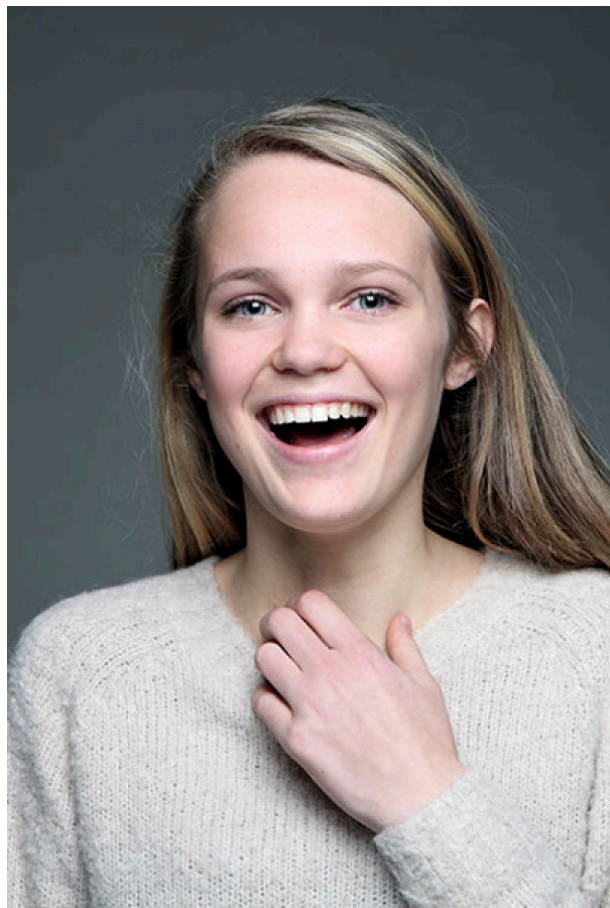

CHLOE

BULLET MODELS

E INFO@BULLETMODELS.NL
T +31 (0) 624275041
W BULLETMODELS.NL
ID 10482

VIEW CHLOE ON OUR WEBSITE

HEIGHT	170 CM
AGE	26
HAIR	BLOND
EYE	BLUE GREEN
SHOE	39
CONFECTION	WOMEN 34
IMAGE UPDATED	22/03/2016