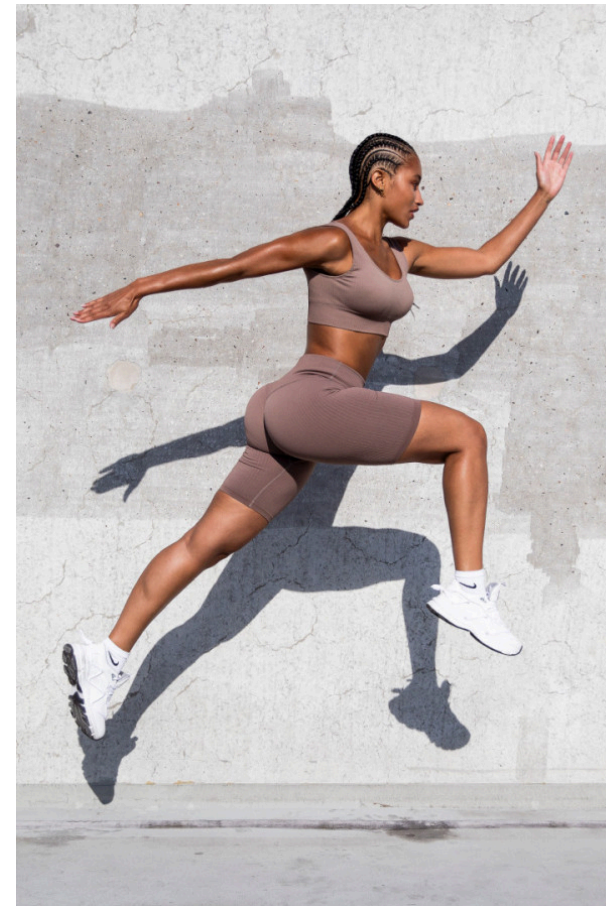

NAOMI LUCIA

BULLET MODELS

E INFO@BULLETMODELS.NL
T +31 (0) 624275041
W BULLETMODELS.NL
ID 10617

FOLLOWERS

37.000

VIEW NAOMI LUCIA ON OUR WEBSITE

HEIGHT	174 CM
AGE	29
HAIR	BROWN
EYE	BROWN
SHOE	38
CONFECTION	WOMEN 38
IMAGE UPDATED	15/06/2026