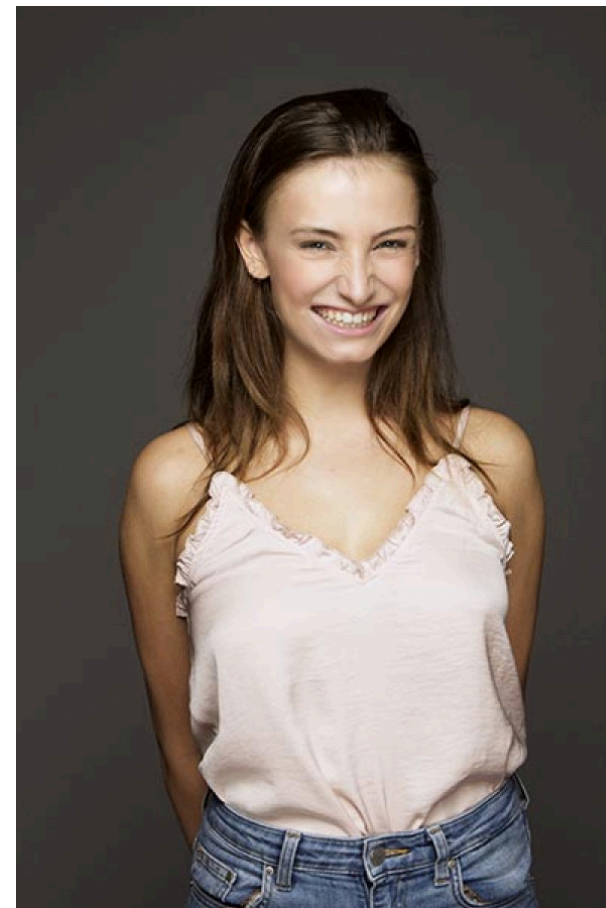

KELLY

BULLET MODELS

E INFO@BULLETMODELS.NL
T +31 (0) 624275041
W BULLETMODELS.NL
ID 11197

VIEW KELLY ON OUR WEBSITE

HEIGHT	166 CM
AGE	28
HAIR	BROWN
EYE	BLUE-GREY
SHOE	38
CONFECTION	WOMEN 34
IMAGE UPDATED	15/06/2026