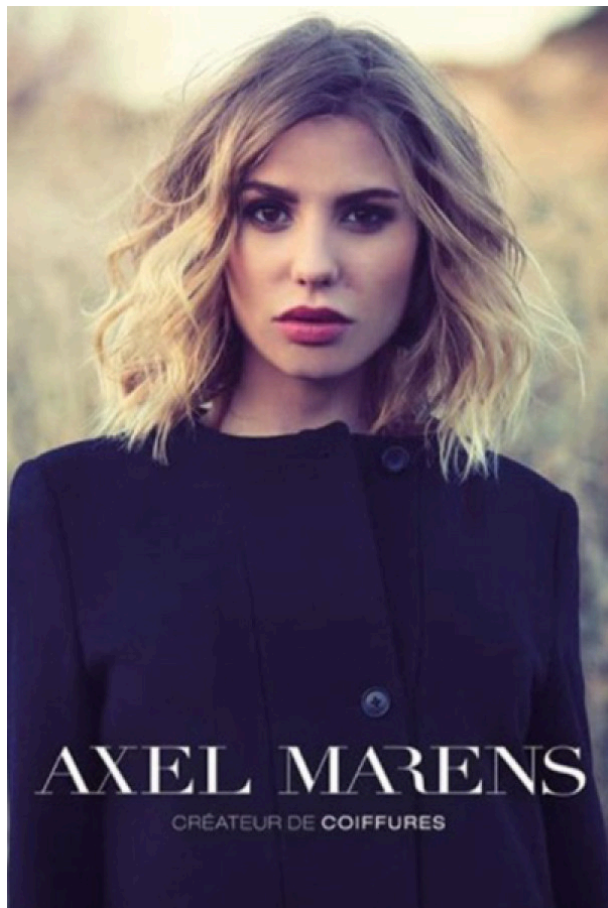

MATHILDE

## VIEW MATHILDE ON OUR WEBSITE

HEIGHT	176 CM
AGE	30
HAIR	BLOND
EYE	BROWN
SHOE	41
CONFECTION	WOMEN 34
IMAGE UPDATED	29/06/2020