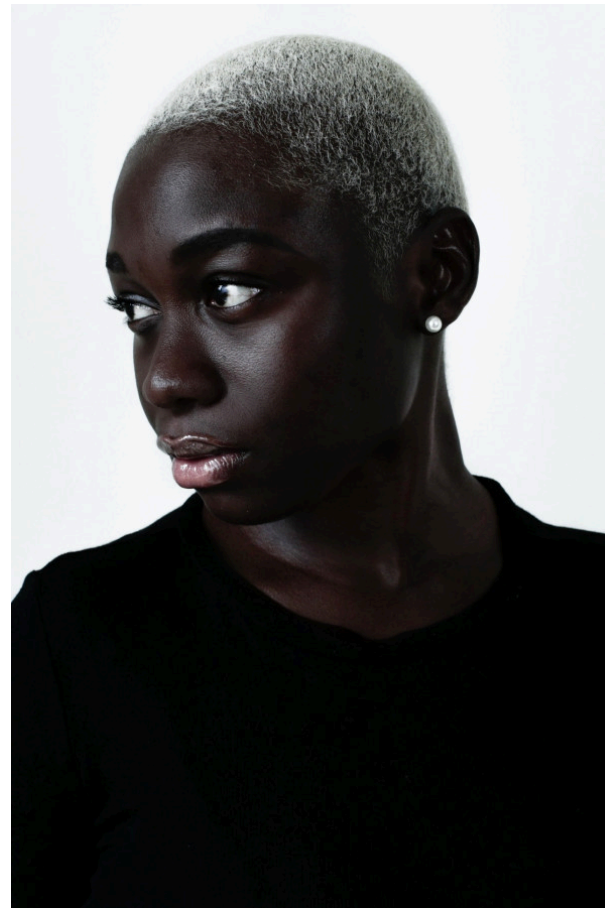

SHANICE

BULLET MODELS

E INFO@BULLETMODELS.NL
T +31 (0) 624275041
W BULLETMODELS.NL
ID 13954

VIEW SHANICE ON OUR WEBSITE

HEIGHT	163 CM
AGE	30
HAIR	BLOND
EYE	BROWN
SHOE	38
CONFECTION	WOMEN 36
IMAGE UPDATED	31/08/2020