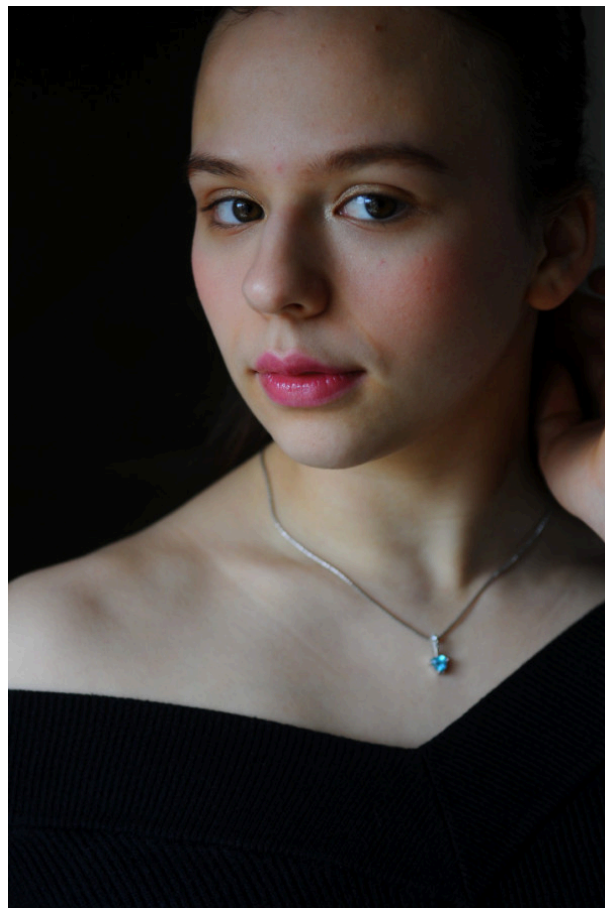

ANNA

## VIEW ANNA ON OUR WEBSITE

HEIGHT	159 CM
AGE	18
HAIR	DARK BLOND
EYE	BROWN
SHOE	37
CONFECTION	KIDS 152-164
IMAGE UPDATED	15/06/2026