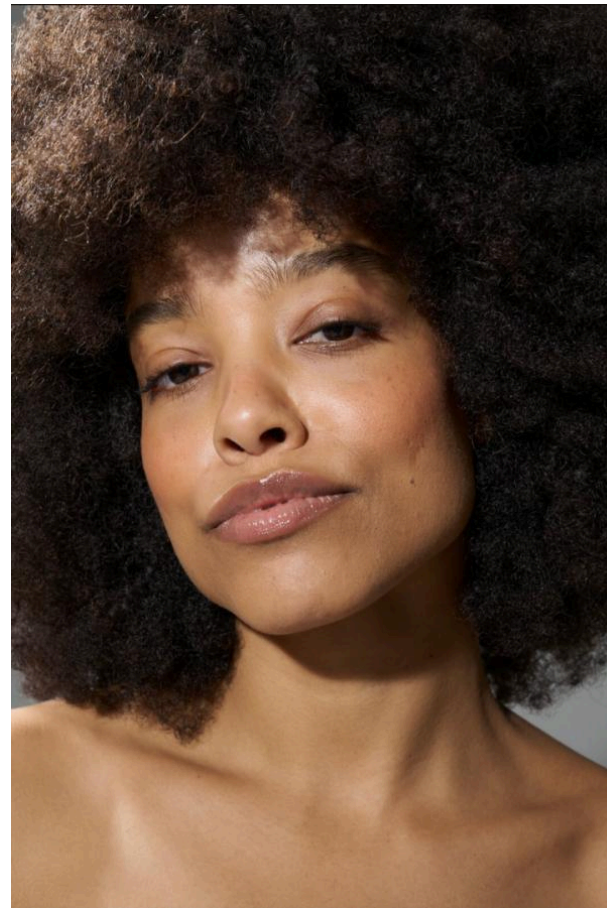

SAMMY

BULLET MODELS

E INFO@BULLETMODELS.NL
T +31 (0) 624275041
W BULLETMODELS.NL
ID 15171

FOLLOWERS

2.400

1400

VIEW SAMMY ON OUR WEBSITE

HEIGHT	161 CM
AGE	35
HAIR	DARK BROWN
EYE	DARK BROWN
SHOE	37
CONFECTION	WOMEN 34
IMAGE UPDATED	15/06/2026