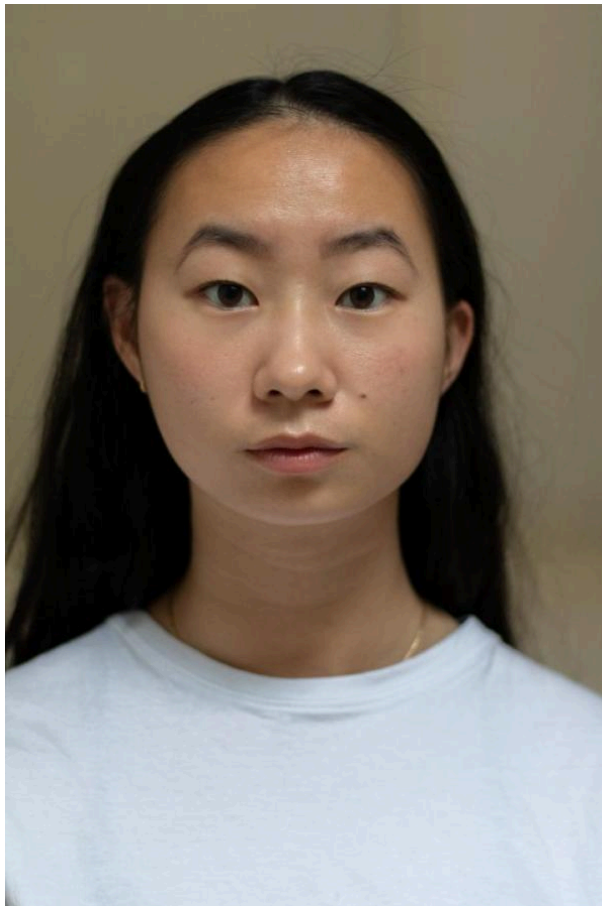

YONG LEI

BULLET MODELS

E INFO@BULLETMODELS.NL
T +31 (0) 624275041
W BULLETMODELS.NL
ID 16535

VIEW YONG LEI ON OUR WEBSITE

HEIGHT	165 CM
AGE	27
HAIR	BLACK
EYE	BROWN
SHOE	36
CONFECTION	WOMEN 36
IMAGE UPDATED	03/06/2026