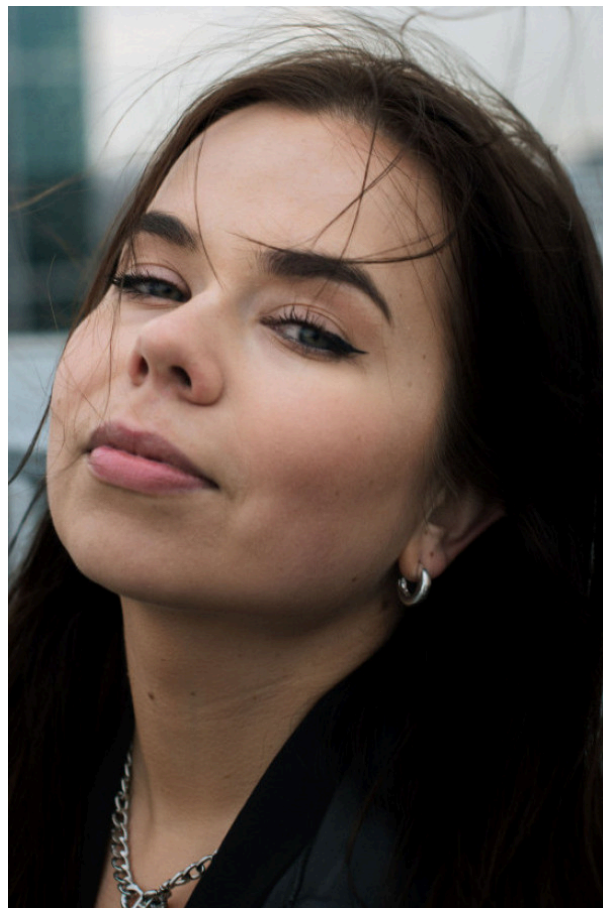

ANETTE

BULLET MODELS

E INFO@BULLETMODELS.NL
T +31 (0) 624275041
W BULLETMODELS.NL
ID 17015

VIEW ANETTE ON OUR WEBSITE

HEIGHT	160 CM
AGE	29
HAIR	BROWN-BLACK
EYE	GREEN GREY
SHOE	38
CONFECTION	WOMEN 34
IMAGE UPDATED	15/06/2026