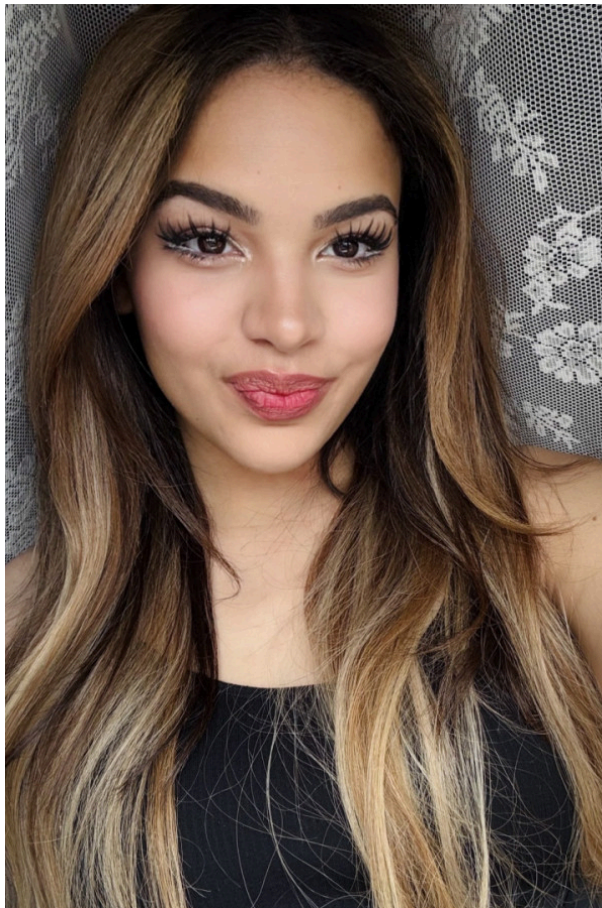

ASHLEY

## VIEW ASHLEY ON OUR WEBSITE

HEIGHT	172 CM
AGE	22
HAIR	DARK BLOND
EYE	DARK BROWN
SHOE	38
CONFECTION	WOMEN 36
IMAGE UPDATED	09/03/2026