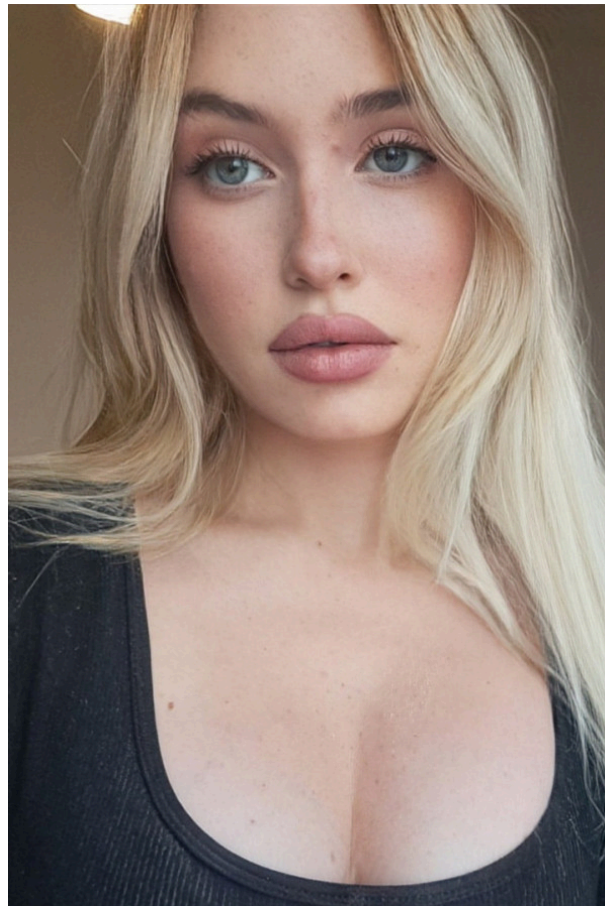

ALESSANDRA

BULLET MODELS

E INFO@BULLETMODELS.NL
T +31 (0) 624275041
W BULLETMODELS.NL
ID 17600

FOLLOWERS

1.180

VIEW ALESSANDRA ON OUR WEBSITE

HEIGHT	169 CM
AGE	28
HAIR	DARK BLOND
EYE	GREEN
SHOE	39
CONFECTION	WOMEN 40
IMAGE UPDATED	25/07/2025