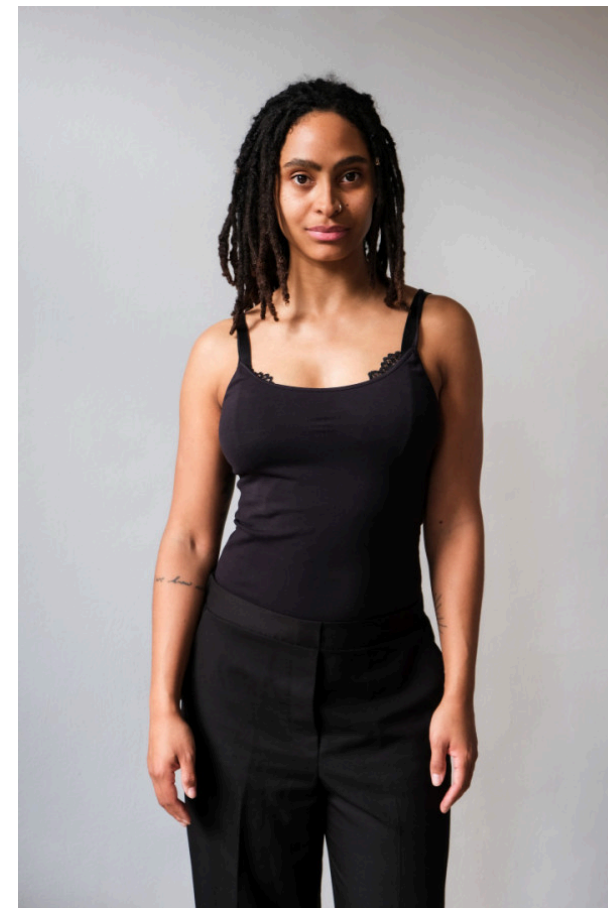

JESSY

BULLET MODELS

E INFO@BULLETMODELS.NL
T +31 (0) 624275041
W BULLETMODELS.NL
ID 17863

FOLLOWERS

1.940

VIEW JESSY ON OUR WEBSITE

HEIGHT	174 CM
AGE	34
HAIR	BROWN
EYE	BROWN
SHOE	38
CONFECTION	WOMEN 38
IMAGE UPDATED	15/06/2026