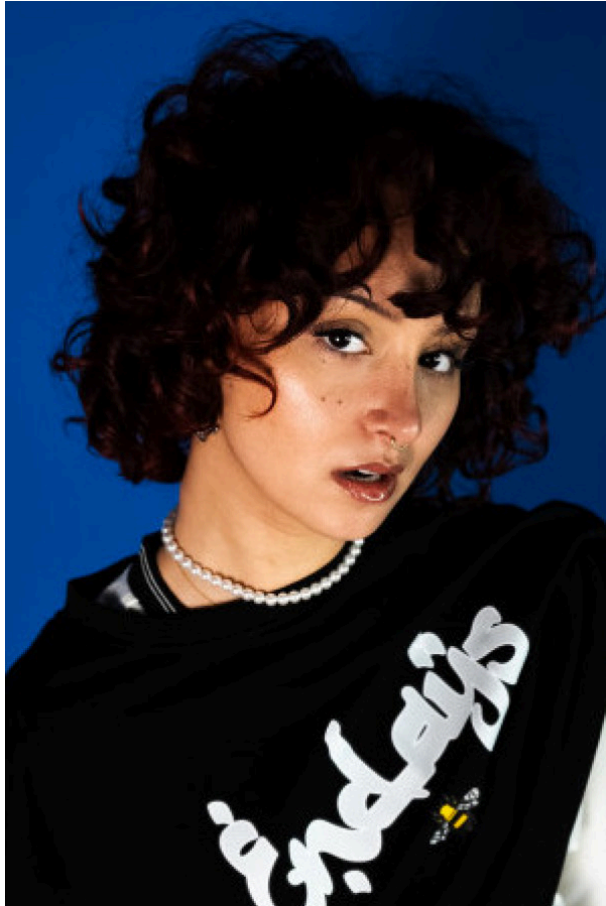

AMBER RUBY

BULLET MODELS

E INFO@BULLETMODELS.NL
T +31 (0) 624275041
W BULLETMODELS.NL
ID 18261

VIEW AMBER RUBY ON OUR WEBSITE

HEIGHT	170 CM
AGE	24
HAIR	RED
EYE	DARK BROWN
SHOE	39
CONFECTION	WOMEN 36
IMAGE UPDATED	15/06/2026