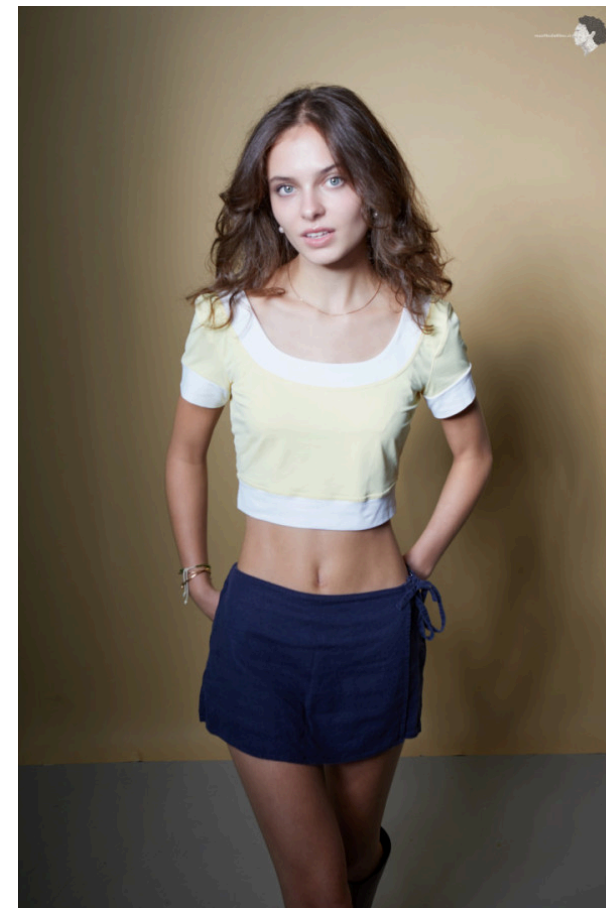

ERINN

BULLET MODELS

E INFO@BULLETMODELS.NL
T +31 (0) 624275041
W BULLETMODELS.NL
ID 19198

VIEW ERINN ON OUR WEBSITE

HEIGHT	165 CM
AGE	24
HAIR	BROWN
EYE	GREEN BLUE
SHOE	37
CONFECTION	WOMEN 34
IMAGE UPDATED	25/09/2025