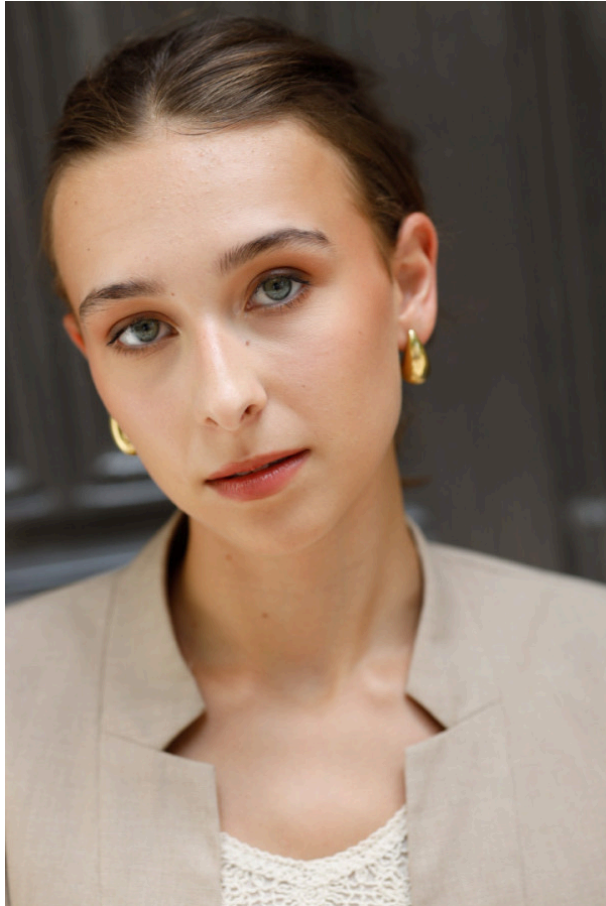

CHARLOTTE

BULLET MODELS

E INFO@BULLETMODELS.NL
T +31 (0) 624275041
W BULLETMODELS.NL
ID 19871

FOLLOWERS

26.000

VIEW CHARLOTTE ON OUR WEBSITE

HEIGHT	168 CM
AGE	15
HAIR	BROWN
EYE	GREEN BLUE
SHOE	40
CONFECTION	WOMEN 34
IMAGE UPDATED	23/12/2025