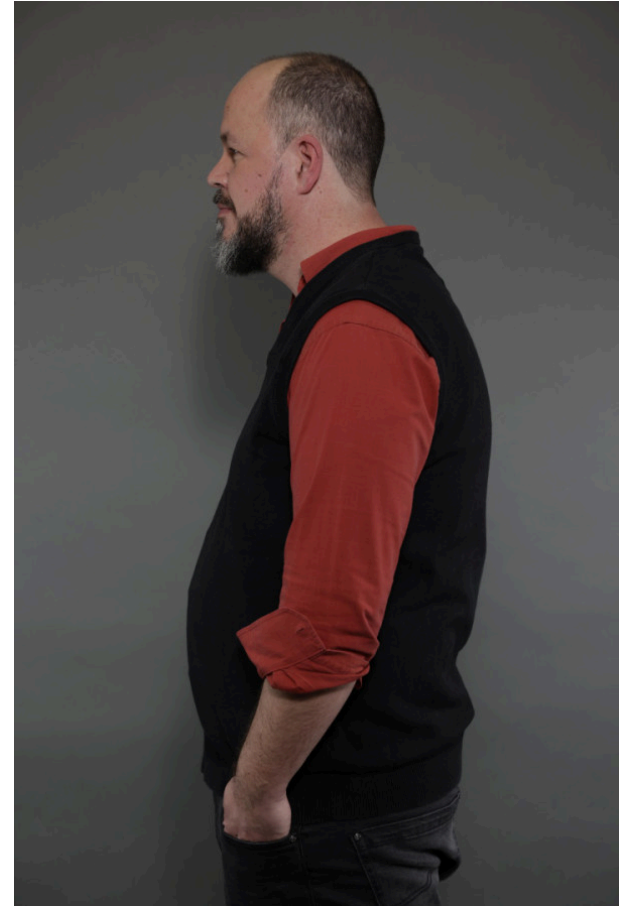

BERT

BULLET MODELS

E INFO@BULLETMODELS.NL
T +31 (0) 624275041
W BULLETMODELS.NL
ID 20304

FOLLOWERS

2700

VIEW BERT ON OUR WEBSITE

HEIGHT	195 CM
AGE	45
HAIR	DARK BROWN
EYE	BROWN
SHOE	44
CONFECTION	MEN 58
IMAGE UPDATED	03/03/2026