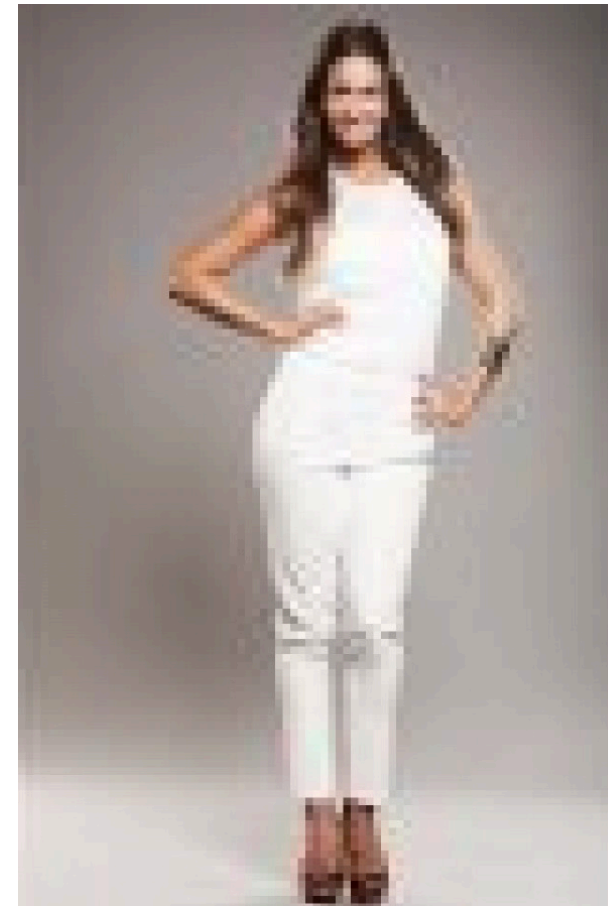

RACHEL

BULLET MODELS

E INFO@BULLETMODELS.NL
T +31 (0) 624275041
W BULLETMODELS.NL
ID 2389

VIEW RACHEL ON OUR WEBSITE

HEIGHT	171 CM
AGE	40
HAIR	BLOND
EYE	DARK BROWN
SHOE	38
CONFECTION	WOMEN 36
IMAGE UPDATED	15/06/2026