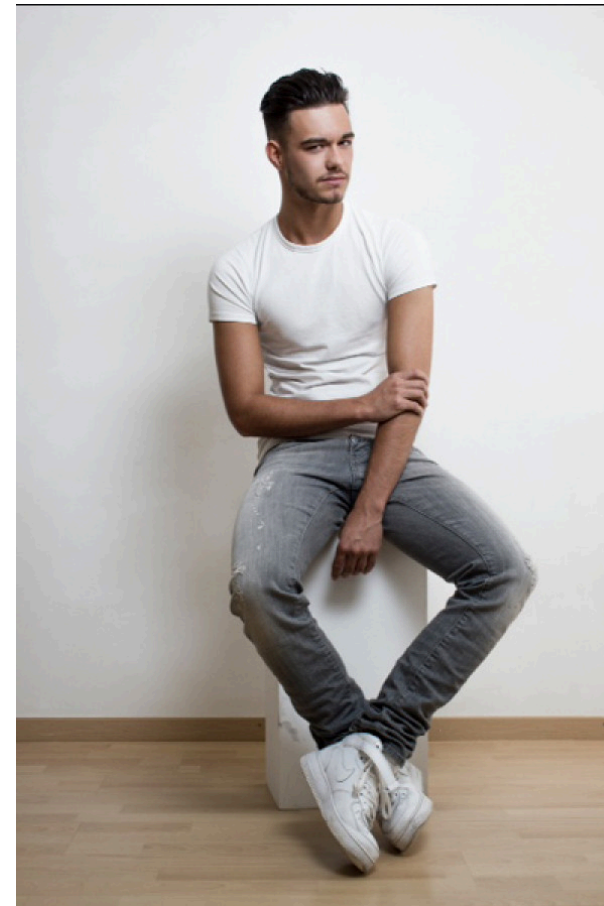

JEFFREY

BULLET MODELS

E INFO@BULLETMODELS.NL
T +31 (0) 624275041
W BULLETMODELS.NL
ID 2836

VIEW JEFFREY ON OUR WEBSITE

| | |
|------------------|------------|
| HEIGHT | 185 CM |
| AGE | 33 |
| HAIR | BLACK |
| EYE | DARK BROWN |
| SHOE | 39 |
| CONFECTION | MEN 40 |
| IMAGE UPDATED | 29/04/2026 |