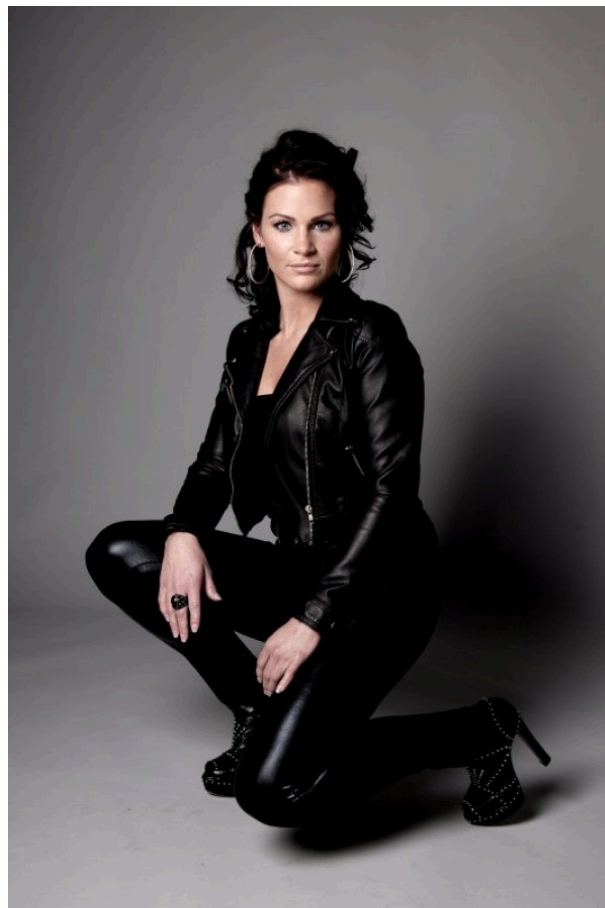

ELLEN

BULLET MODELS

E INFO@BULLETMODELS.NL
T +31 (0) 624275041
W BULLETMODELS.NL
ID 4149

VIEW ELLEN ON OUR WEBSITE

HEIGHT	172 CM
AGE	43
HAIR	DARK BLOND
EYE	BLUE
SHOE	37
CONFECTION	WOMEN 36
IMAGE UPDATED	14/03/2011