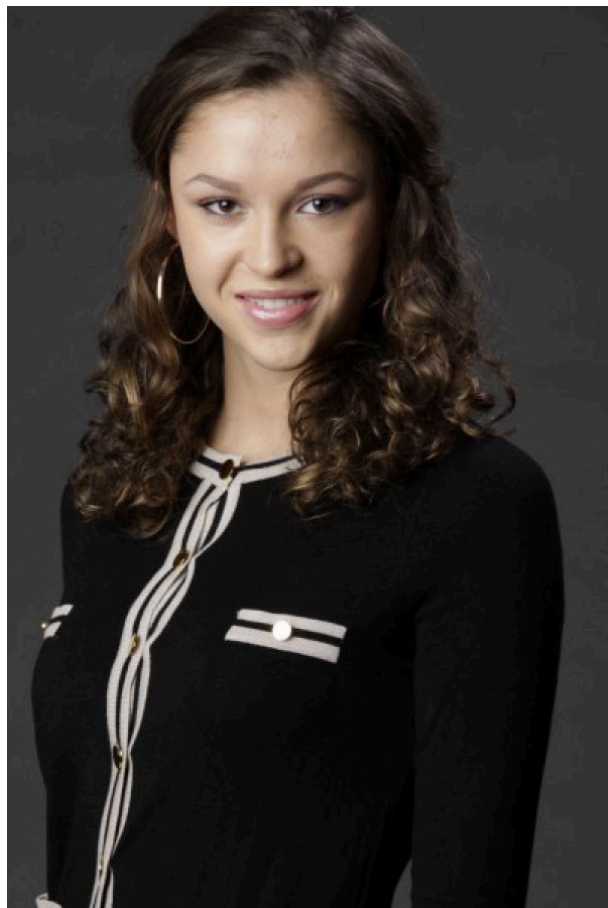

LISA

## BULLET MODELS

E INFO@BULLETMODELS.NL  
T +31 (0) 624275041  
W BULLETMODELS.NL  
ID 4729

[VIEW LISA ON OUR WEBSITE](#)

HEIGHT	173 CM
AGE	32
HAIR	BROWN
EYE	BROWN
SHOE	38
CONFECTION	WOMEN 34
IMAGE UPDATED	09/11/2011