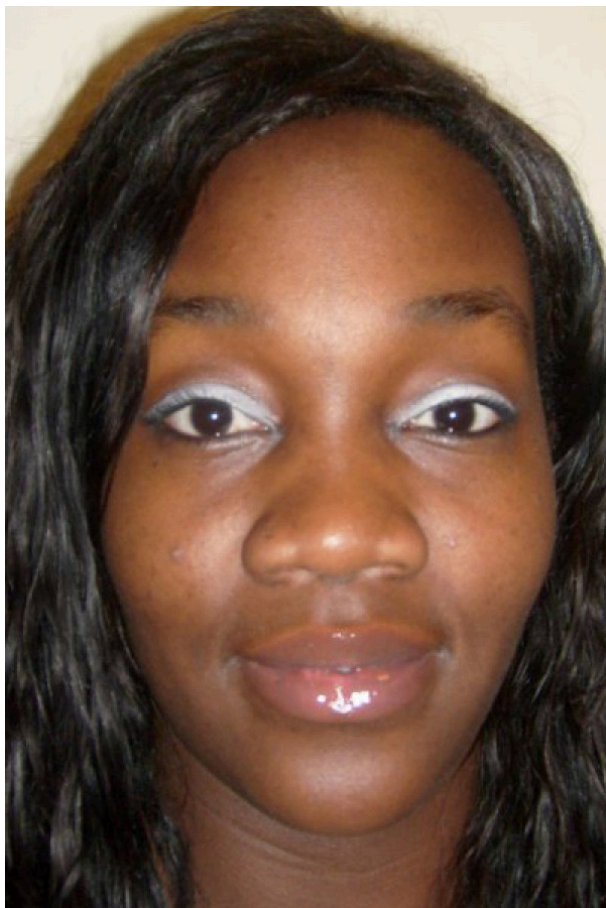

LOUELLA

BULLET MODELS

E INFO@BULLETMODELS.NL
T +31 (0) 624275041
W BULLETMODELS.NL
ID 4732

VIEW LOUELLA ON OUR WEBSITE

HEIGHT	185 CM
AGE	46
HAIR	DARK BROWN
EYE	DARK BROWN
SHOE	44
CONFECTION	MEN 44
IMAGE UPDATED	19/07/2011