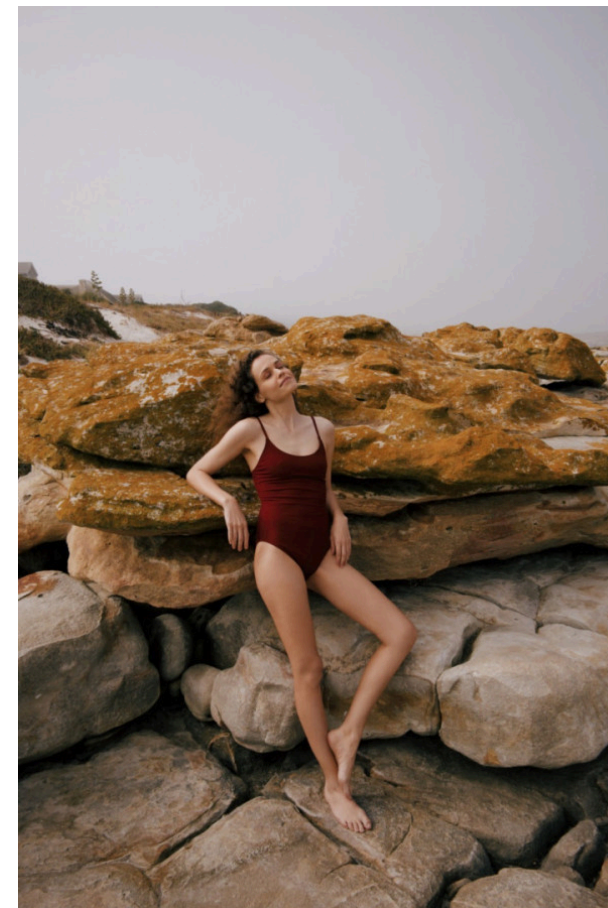

ANNA

BULLET MODELS

E INFO@BULLETMODELS.NL
T +31 (0) 624275041
W BULLETMODELS.NL
ID 545

VIEW ANNA ON OUR WEBSITE

| | |
|------------------|------------|
| HEIGHT | 172 CM |
| AGE | 39 |
| HAIR | BROWN |
| EYE | BROWN |
| SHOE | 39 |
| CONFECTION | WOMEN 34 |
| IMAGE UPDATED | 15/06/2026 |