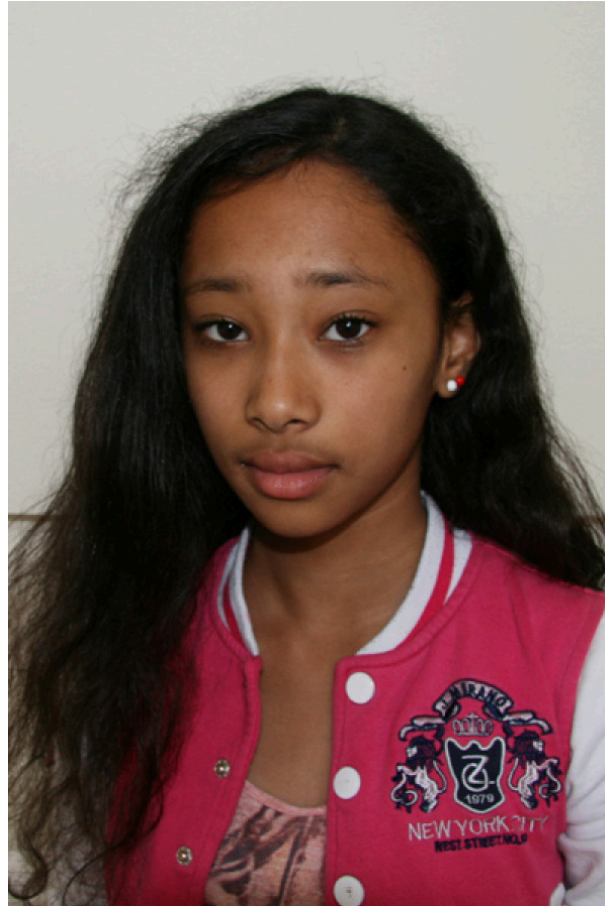

EYES

BULLET MODELS

E INFO@BULLETMODELS.NL
T +31 (0) 624275041
W BULLETMODELS.NL
ID 5497

VIEW EYES ON OUR WEBSITE

HEIGHT	162 CM
AGE	26
HAIR	DARK BROWN
EYE	BROWN
SHOE	38
CONFECTION	KIDS 152-164
IMAGE UPDATED	12/04/2012