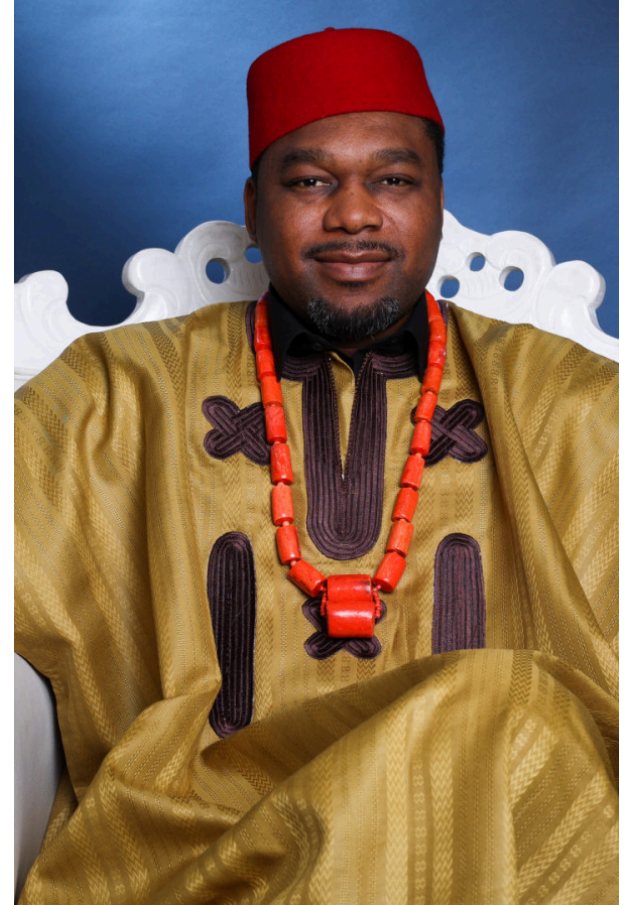

TONY

BULLET MODELS

E INFO@BULLETMODELS.NL
T +31 (0) 624275041
W BULLETMODELS.NL
ID 5948

VIEW TONY ON OUR WEBSITE

HEIGHT	170 CM
AGE	48
HAIR	BLACK
EYE	BROWN
SHOE	43
CONFECTION	MEN 40
IMAGE UPDATED	12/04/2026