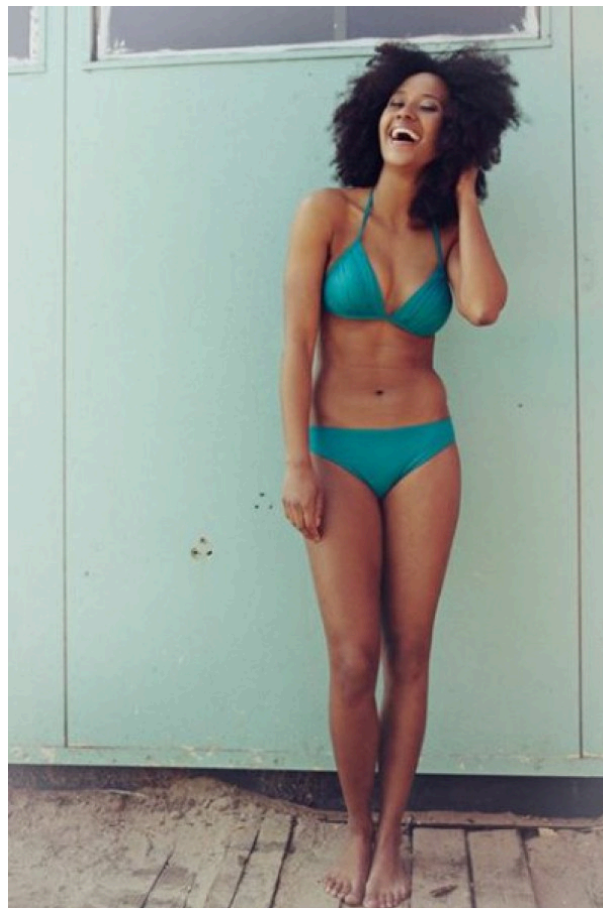

MELISSA

## VIEW MELISSA ON OUR WEBSITE

HEIGHT	172 CM
AGE	32
HAIR	DARK BROWN
EYE	DARK BROWN
SHOE	38
CONFECTION	WOMEN 36
IMAGE UPDATED	30/07/2015