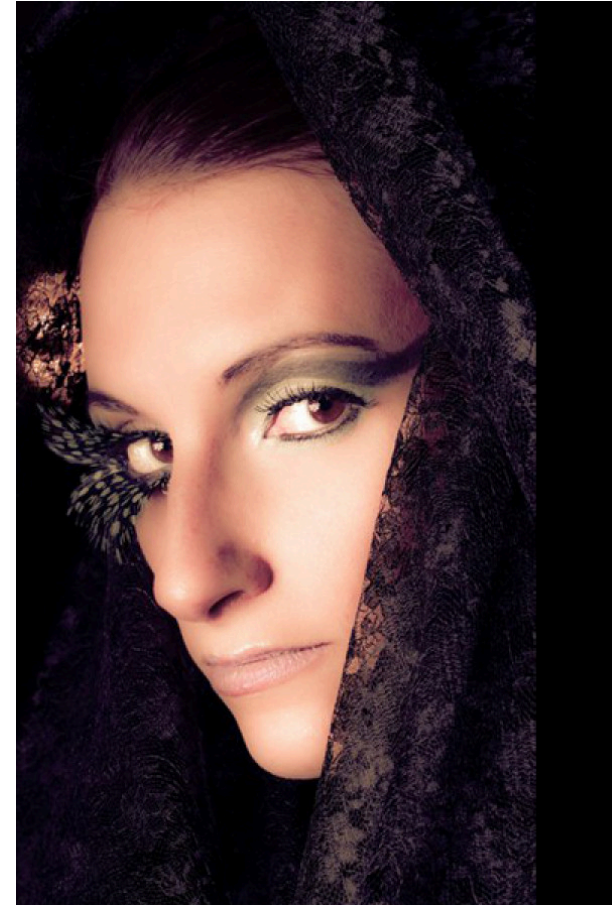

MARIE-ELISE

BULLET MODELS

E INFO@BULLETMODELS.NL
T +31 (0) 624275041
W BULLETMODELS.NL
ID 6829

VIEW MARIE-ELISE ON OUR WEBSITE

| | |
|------------------|------------|
| HEIGHT | 180 CM |
| AGE | 41 |
| HAIR | BROWN |
| EYE | BROWN |
| SHOE | 39 |
| CONFECTION | WOMEN 38 |
| IMAGE UPDATED | 14/02/2013 |