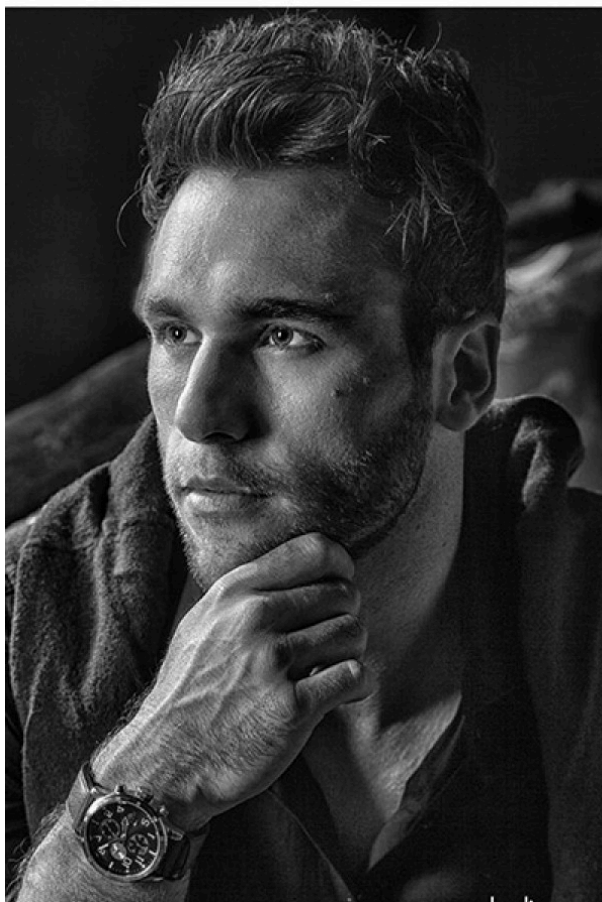

CHRIS

## VIEW CHRIS ON OUR WEBSITE

HEIGHT	189 CM
AGE	36
HAIR	DARK BROWN
EYE	DARK BROWN
SHOE	44
CONFECTION	MEN 48
IMAGE UPDATED	14/06/2017