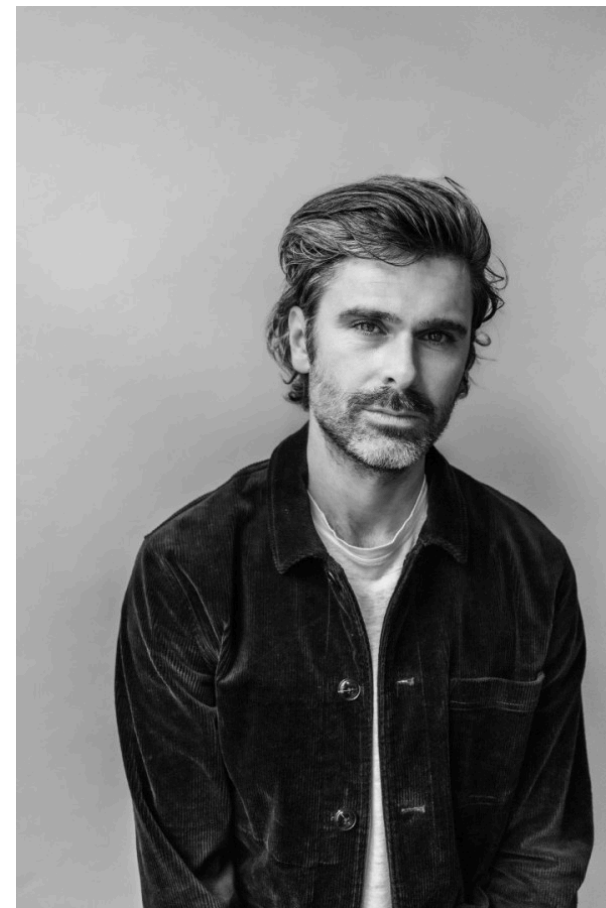

THOMAS

## VIEW THOMAS ON OUR WEBSITE

|                  |            |
|------------------|------------|
| HEIGHT           | 191 CM     |
| AGE              | 37         |
| HAIR             | BROWN-GREY |
| EYE              | BLUE       |
| SHOE             | 43         |
| CONFECTION       | MEN 48     |
| IMAGE<br>UPDATED | 15/06/2026 |