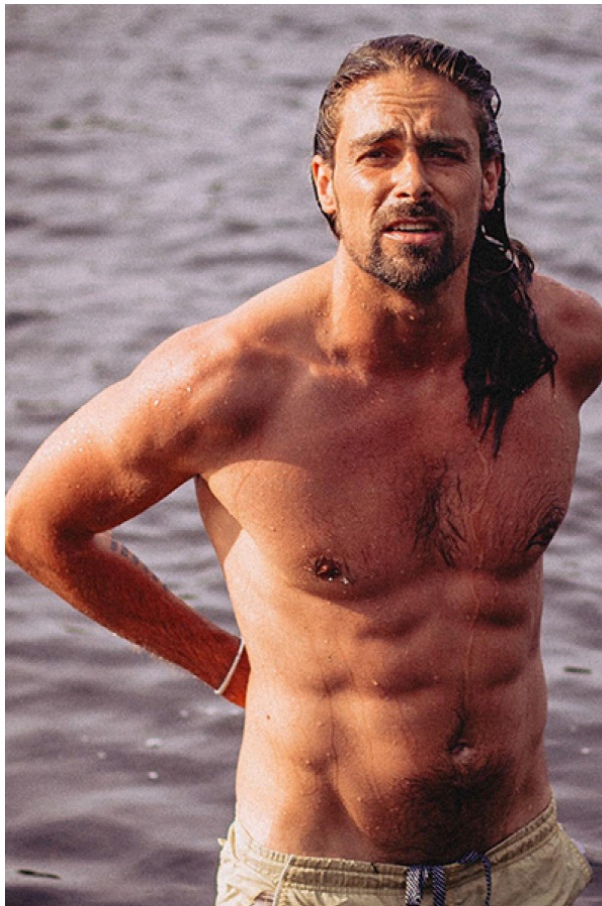

THOMAS

BULLET MODELS

E INFO@BULLETMODELS.NL
T +31 (0) 624275041
W BULLETMODELS.NL
ID 7426

VIEW THOMAS ON OUR WEBSITE

HEIGHT	193 CM
AGE	50
HAIR	DARK BLOND
EYE	BROWN
SHOE	44
CONFECTION	MEN 52
IMAGE UPDATED	15/06/2026