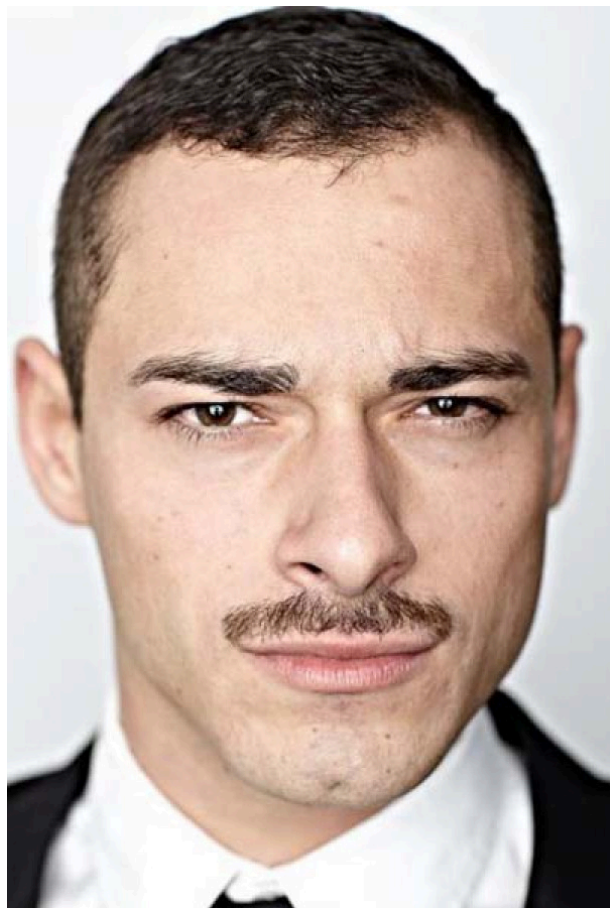

MITCHELL

## VIEW MITCHELL ON OUR WEBSITE

HEIGHT	187 CM
AGE	37
HAIR	DARK BROWN
EYE	DARK BROWN
SHOE	44
CONFECTION	MEN 48
IMAGE UPDATED	15/06/2026