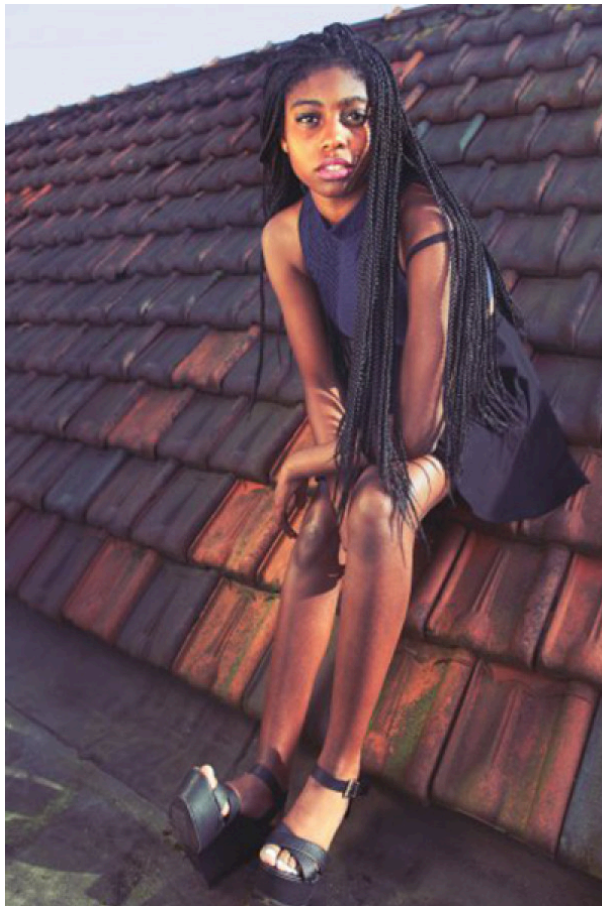

GHYSLAYNE

BULLET MODELS

E INFO@BULLETMODELS.NL
T +31 (0) 624275041
W BULLETMODELS.NL
ID 803

VIEW GHYSLAYNE ON OUR WEBSITE

HEIGHT	173 CM
AGE	28
HAIR	BLACK
EYE	DARK BROWN
SHOE	38
CONFECTION	WOMEN 34
IMAGE UPDATED	26/10/2017