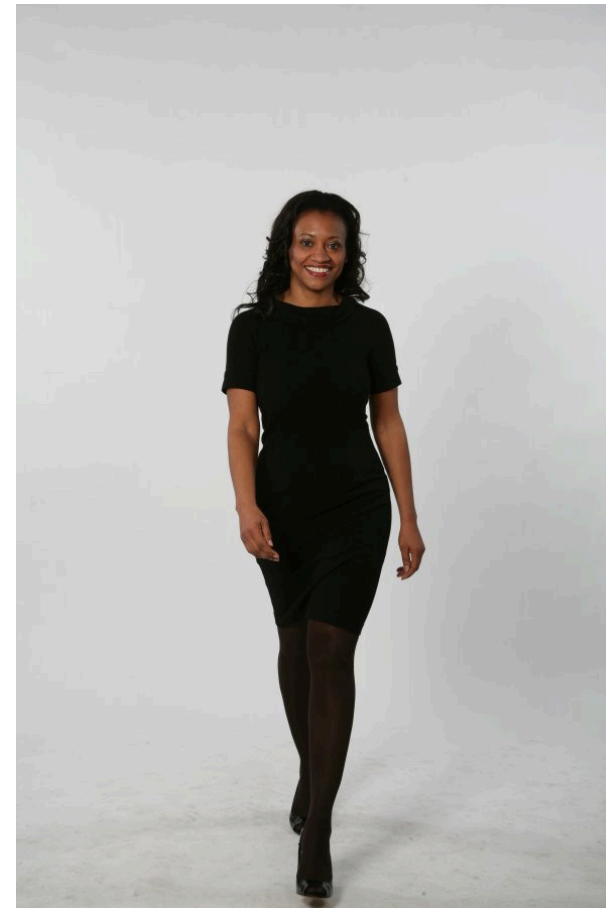

PAMELA

BULLET MODELS

E INFO@BULLETMODELS.NL
T +31 (0) 624275041
W BULLETMODELS.NL
ID 8094

VIEW PAMELA ON OUR WEBSITE

HEIGHT	175 CM
AGE	57
HAIR	DARK BROWN
EYE	DARK BROWN
SHOE	41
CONFECTION	WOMEN 38
IMAGE UPDATED	12/11/2013