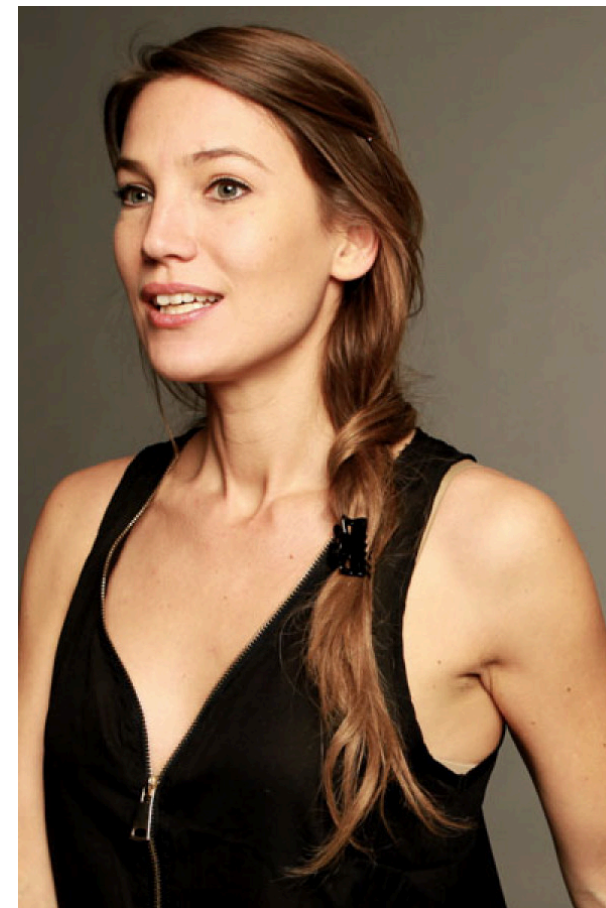

LISA

BULLET MODELS

E INFO@BULLETMODELS.NL
T +31 (0) 624275041
W BULLETMODELS.NL
ID 8182

[VIEW LISA ON OUR WEBSITE](#)

HEIGHT	160 CM
AGE	42
HAIR	DARK BLOND
EYE	BLUE-GREY
SHOE	37
CONFECTION	WOMEN 36
IMAGE UPDATED	11/11/2015