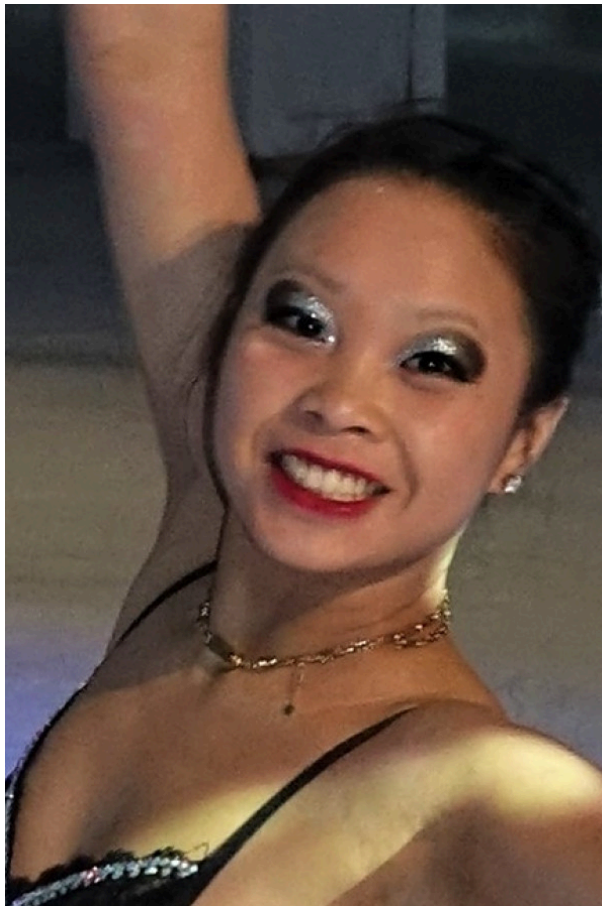

SORAYA

BULLET MODELS

E INFO@BULLETMODELS.NL
T +31 (0) 624275041
W BULLETMODELS.NL
ID 8326

VIEW SORAYA ON OUR WEBSITE

| | |
|------------------|------------|
| HEIGHT | 153 CM |
| AGE | 23 |
| HAIR | BLACK |
| EYE | DARK BROWN |
| SHOE | 34 |
| CONFECTION | WOMEN 34 |
| IMAGE UPDATED | 27/12/2024 |