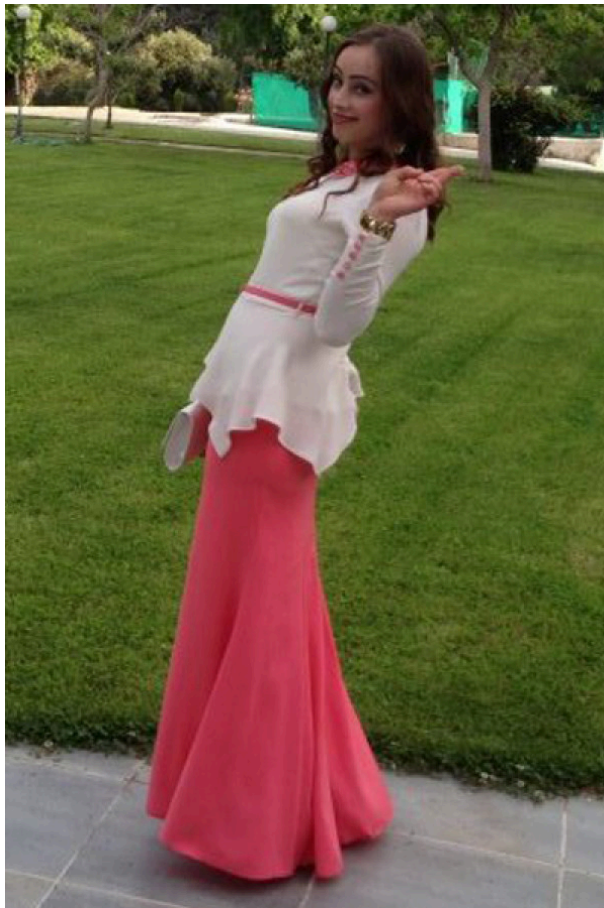

EMINA

BULLET MODELS

E INFO@BULLETMODELS.NL
T +31 (0) 624275041
W BULLETMODELS.NL
ID 8970

VIEW EMINA ON OUR WEBSITE

HEIGHT	165 CM
AGE	44
HAIR	DARK BLOND
EYE	GREEN
SHOE	38
CONFECTION	WOMEN 38
IMAGE UPDATED	24/11/2014