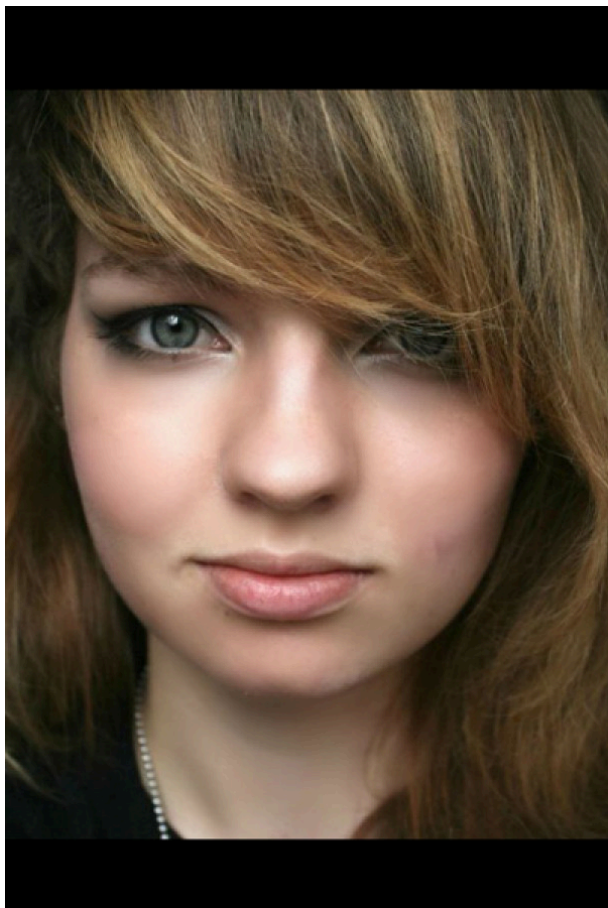

SANNE

## VIEW SANNE ON OUR WEBSITE

HEIGHT	159 CM
AGE	29
HAIR	BLOND
EYE	BLUE GREEN
SHOE	38
CONFECTION	WOMEN 36
IMAGE UPDATED	23/06/2014