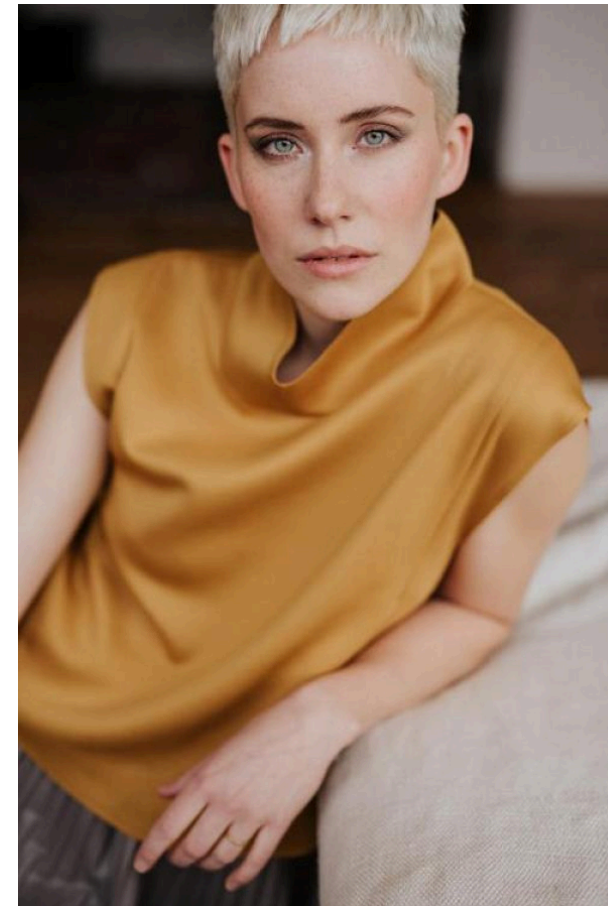

SOPHIE

BULLET MODELS

E INFO@BULLETMODELS.NL
T +31 (0) 624275041
W BULLETMODELS.NL
ID 9534

VIEW SOPHIE ON OUR WEBSITE

HEIGHT	178 CM
AGE	35
HAIR	BLOND
EYE	BLUE GREEN
SHOE	40
CONFECTION	WOMEN 36
IMAGE UPDATED	15/06/2026