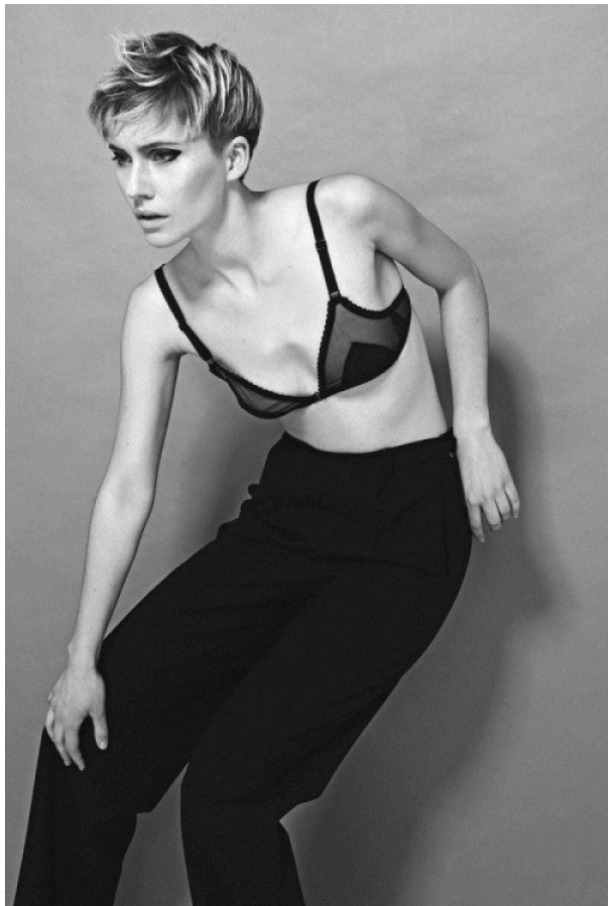

SOPHIE

BULLET MODELS

E INFO@BULLETMODELS.NL
T +31 (0) 624275041
W BULLETMODELS.NL
ID 9534

VIEW SOPHIE ON OUR WEBSITE

HEIGHT	178 CM
AGE	35
HAIR	BLOND
EYE	BLUE GREEN
SHOE	40
CONFECTION	WOMEN 36
IMAGE UPDATED	15/06/2026