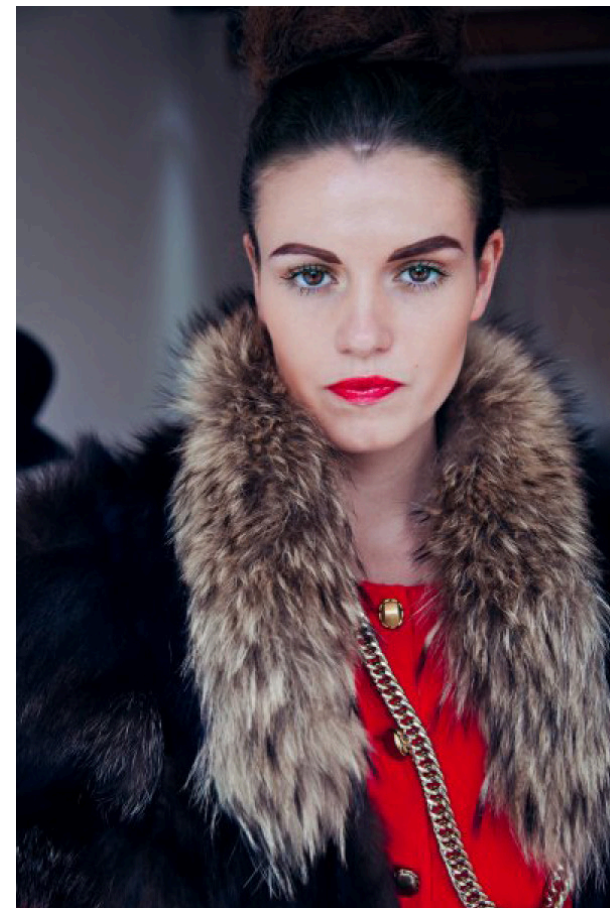

MICHELLE

BULLET MODELS

E INFO@BULLETMODELS.NL
T +31 (0) 624275041
W BULLETMODELS.NL
ID 9567

VIEW MICHELLE ON OUR WEBSITE

HEIGHT	175 CM
AGE	31
HAIR	BROWN
EYE	BROWN
SHOE	36
CONFECTION	WOMEN 34
IMAGE UPDATED	03/02/2015