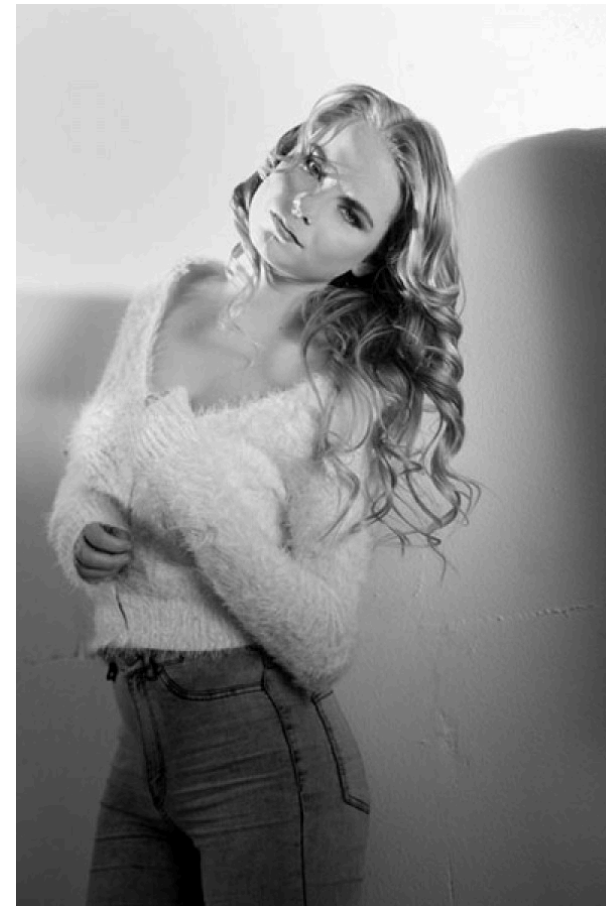

SYLVANA

BULLET MODELS

E INFO@BULLETMODELS.NL
T +31 (0) 624275041
W BULLETMODELS.NL
ID 9696

VIEW SYLVANA ON OUR WEBSITE

HEIGHT	173 CM
AGE	31
HAIR	BLOND
EYE	GREEN
SHOE	37
CONFECTION	WOMEN 36
IMAGE UPDATED	14/04/2018